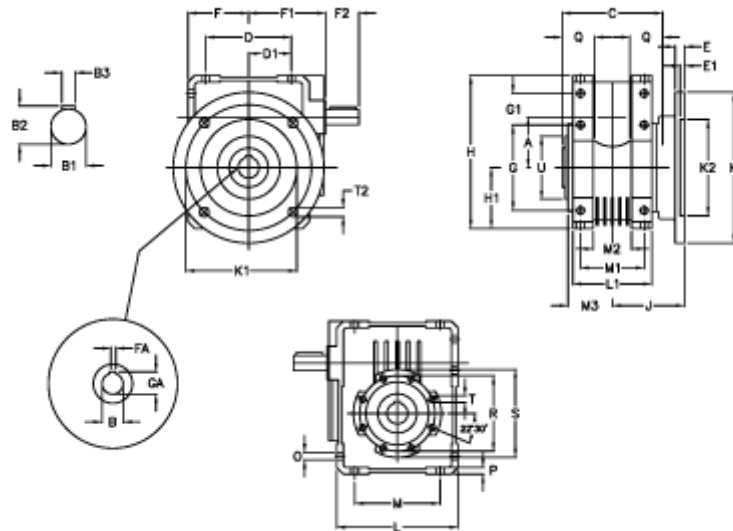

Article number: 3922086023500

Description: Worm gear with solid input shaft  
W 86UFC1-23-HS unassembled

## Measures

A = 86.90	Description = W86UFC-xx-P71 B5	G1 = 45.5	L = 200	Q = 45
B = 35	E = 15	GA = 38.3	L1 = 125	R = 130
B1 = 25	E1 = 6	H = 245.5	M = 144	S = 150
B2 = 28.0	F = 100.0	H1 = 100.0	M1 = 101	T = M10x18
B3 = 8	F1 = 142.5	J = 110.5	M2 = 57	T2 = 12.5
C = 140	F2 = 50	K = 210	M3 = 64.5	U = 110
D = 144.0	FA = 10	K1 = 176	O = 11.5	
D1 = 72.0	G = 144	K2 = 152	P = 11	